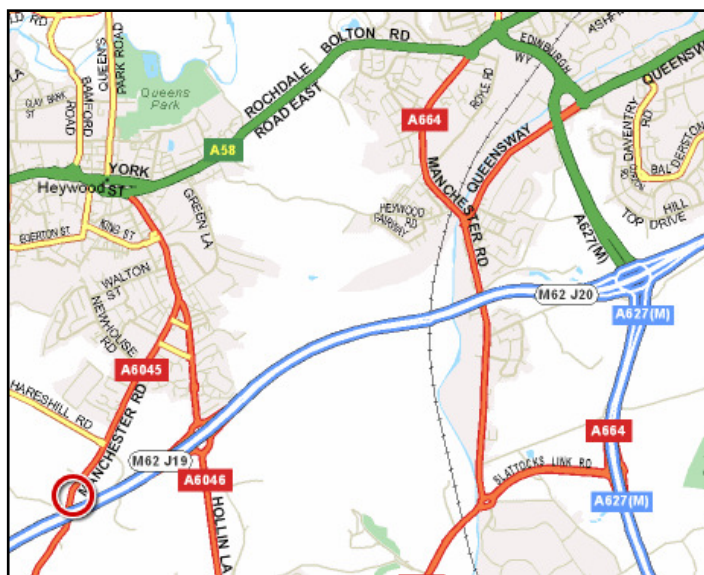

Directions

Take the M62/M60 Junction 19. Turn off for Heywood. Continue to the second roundabout on the left turn onto Coronation Avenue. Drive to the top of the road which gets to a "T" junction. Turn left onto Manchester Road. The Birch Hotel is about 2 miles on the left.

Free car parking on site.
4 miles from Rugby Club
In 2007 rooms from £40 per night B&B