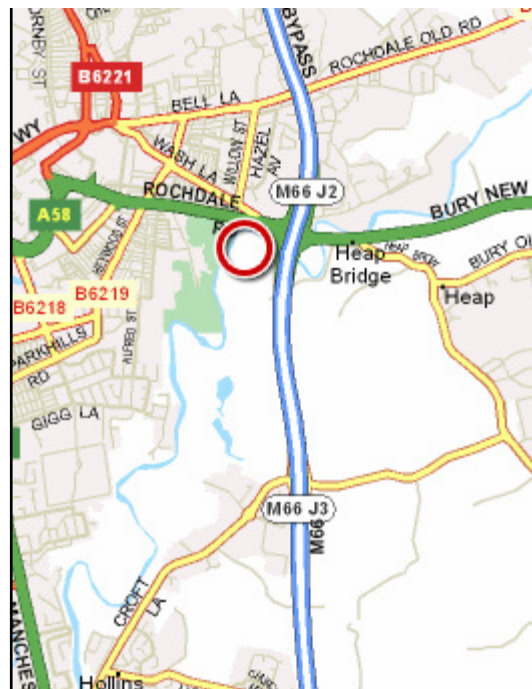

Travelodge Manchester Birch M62

Eastbound & Westbound Hotels, Moto Service
Area, Birch, M62 Motorway
Manchester OL10 2HQ

Tel: 0870 191 1763
Fax: 0161 655 3716

Directions

Between junctions 18 and 19 on the M62.
Travelodge can be found on both the
eastbound and westbound carriageways on
the M62.

Directions

From the South, Exit M66 junction 3 and turn
left onto Pilsworth Road. At roundabout turn
right and then take first right onto Little 66. The
Travelodge is situated next to the pub.

Free car parking on site.
5.6 miles from Rugby Club
In 2007 £50 per night for family room

Rochdale Premier Travel Inn

Newhey Road, Milnrow, Rochdale, OL16 4JF

T: 08701 977 219
F: 01706 299 074

Directions

Leave the M62 at J21. At the roundabout turn
right heading towards Shaw. Go back under
the motorway bridge and take first left.

Birch Hotel

Manchester Road, Birch, Heywood OL10 2QD
Grade: ETC 4 Diamonds RAC 2 Stars, 30 rooms

Tel: 01706 360965
Fax: 01706 621000

Directions

Take the M62/M60 Junction 19. Turn off for Heywood. Continue to the second roundabout on the left turn onto Coronation Avenue. Drive to the top of the road which gets to a "T" junction. Turn left onto Manchester Road. The Birch Hotel is about 2 miles on the left.