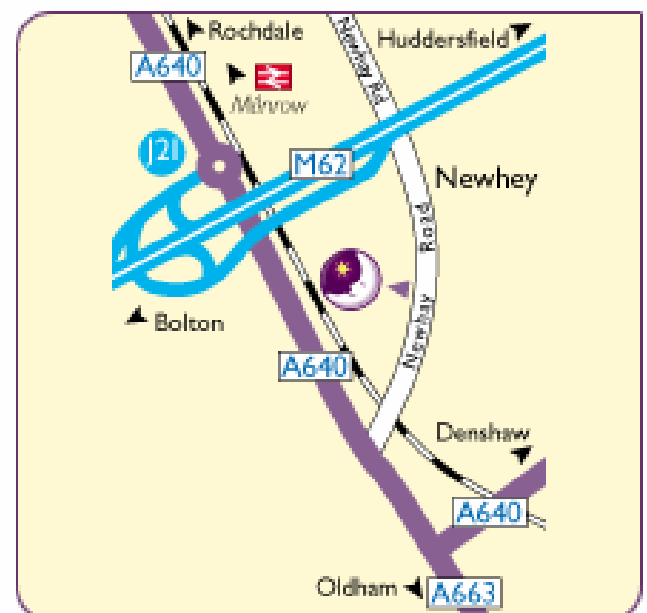

Directions

Leave the M62 at J21. At the roundabout turn
right heading towards Shaw. Go back under
the motorway bridge and take first left.

Free car parking on site.
6.2 miles from Rugby Club
In 2007 £50 per night for family room