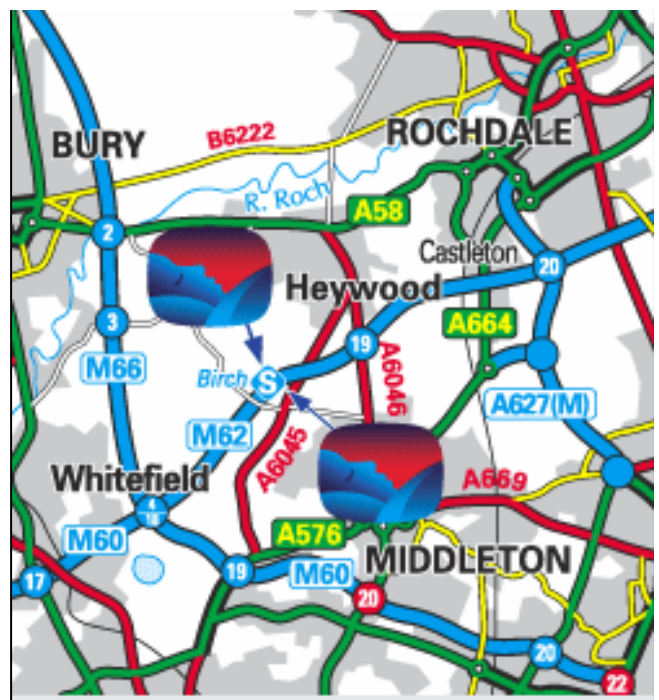

Travelodge Manchester Birch M62

Eastbound & Westbound Hotels, Moto Service
Area, Birch, M62 Motorway
Manchester OL10 2HQ

Tel: 0870 191 1763
Fax: 0161 655 3716

Directions

Between junctions 18 and 19 on the M62.
Travelodge can be found on both the
eastbound and westbound carriageways on
the M62.

Free car parking on site.
4.5 miles from Rugby Club
In 2007 £50 per night for family room